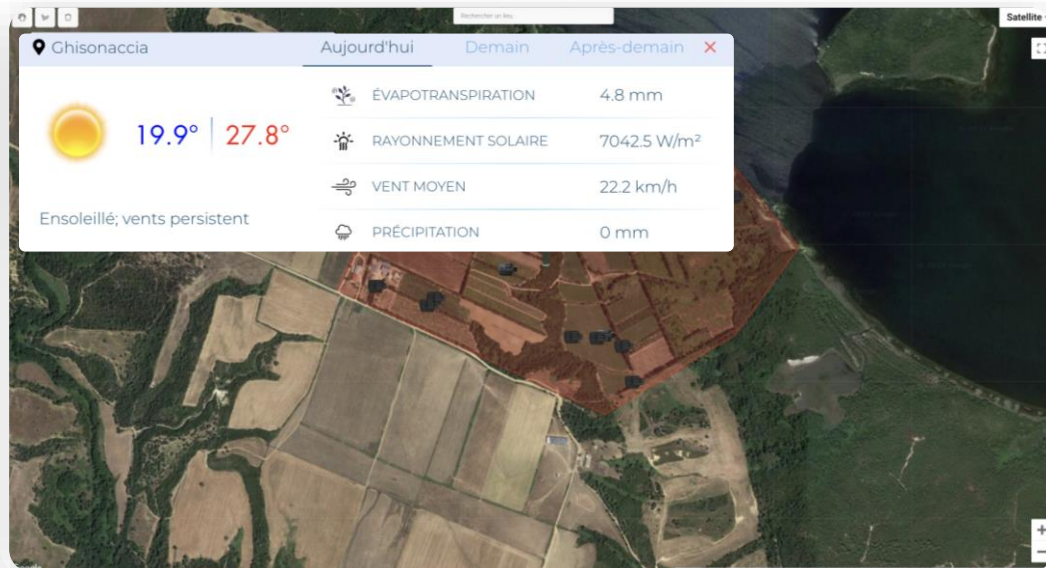

Autonomous stations, irrigation/ cycle & soak cycles

Models : 6 & 12 stations

Real time reaction

In case of sensors alerts

CONNECTED SENSORS

Optimizing water resources

Sensors	Residential	Municipality	Agriculture	Benefits
Pluviometer	✓	✓	✓	<i>Avoid water consumption when it rains</i>
Temperature	✓	✓	✓	<i>Alert in case of frost risk</i>
Soil Moisture	✓	✓	✓	<i>Bring the right amount of water at the right time</i>
Level Sensor	✓	✓	✓	<i>Monitor water level (filling / auto watering)</i>
Pressure			✓	<i>Checking hydraulic system operation</i>
Multi-level Sentek / Hydrascout	2025 RELEASE		✓	<i>Optimize water / input supply</i>

PRECISION IRRIGATION

AVAILABLE

ETP

Adapt programming
to local climatic conditions

ON DEMAND

SATELLITE

Macro view of the development
of green spaces / crops

SOLEM