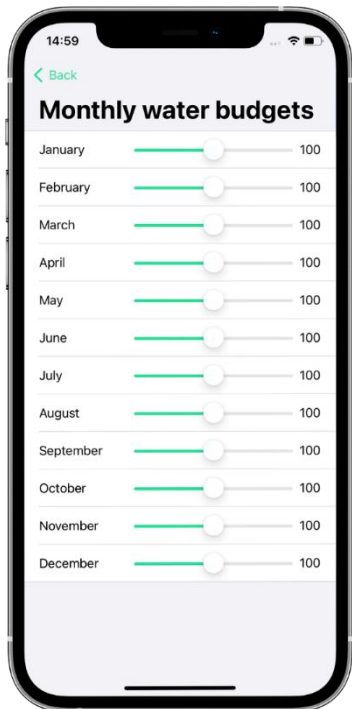

SOLEM

Connected Irrigation Made Easy

BL-IP

Best In Class 9V Battery Controller

AVAILABLE (2024)

RESIDENTIAL

Save time while programming with monthly water budget

Software firmware update to set up old products

WOOBEE

Best In Class 9V Battery Controller with screen

AVAILABLE (2024)

RESIDENTIAL

-  **SOLEM ECO Mode**
(Autonomy more than 2 years)
-  **Save time while programming with monthly water budget**
-  **Software firmware update to set up old products**