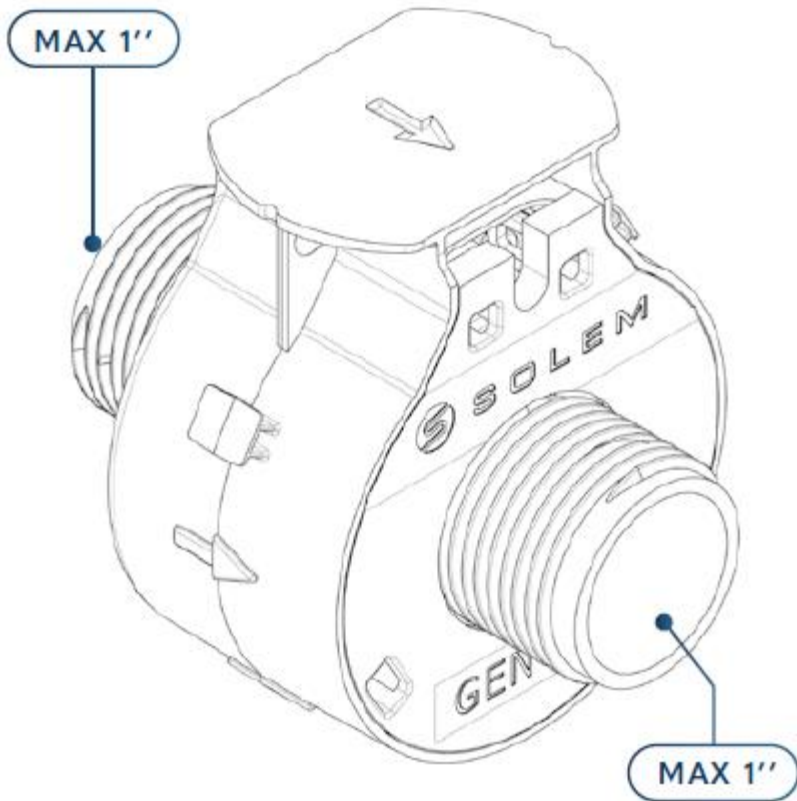

KIT LR-IP-ECO

Autonomous and durable

- ✓ Flow min. to begin to charge the battery : **3L / min**
- ✓ Authorized maximum flow : **50L / min (3m³/h)**
- ✓ Estimated autonomy of the 9V battery : **2 to 3 years**
- ✓ Max pressure peak authorized : **9 bars**
- ✓ Max pressure : **6 bars**
- ✓ Straight mounting required : **8 x le Nom. Dia upstream & 5 x le Nom. Dia downstream**

i To be installed in the principal pipe for an installation on a multiple stations model

i Design 1", 5m³/h development in progress