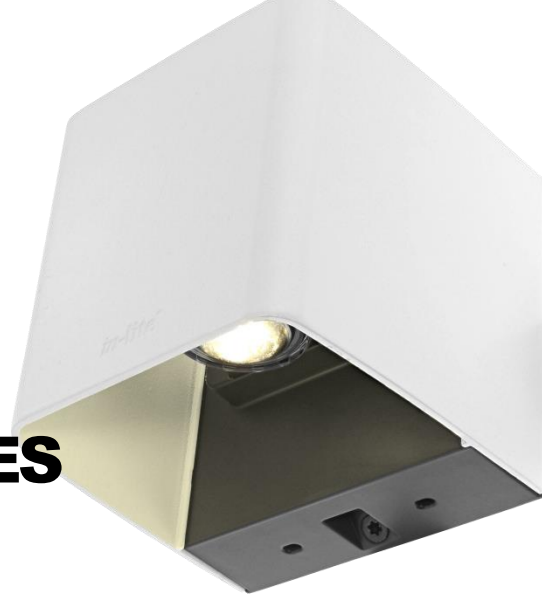

FÉNYESKEDÜNK

**Menő helyszíneket
még menőbbé
teszünk a fény és
sötétség
használatával**

MENŐ SZÁLLODA

MENŐ ÉTTEREM

The image shows the exterior of a restaurant at night. The building features a prominent dark wood cladding on the left side. A paved walkway leads towards the entrance, illuminated by warm, recessed lighting. In the background, there are several birch trees supported by a wooden trellis structure, also illuminated. A large, dark, rounded planter sits on the walkway. The sky is a deep blue, and streetlights are visible in the distance. A vertical sign with the letters 'R' is visible on the building's facade.

PÉLDÁUL
SZÉTTARTÓ FÉNYCSÓVA
NAGY LÁMPATEST

....

**NAGY
LÁMPATEST**

**KÖZEPES
LÁMPA**

**SZÉTTARTÓ
FÉNYCSÓVA**

ACCENT

DIFFUUS

DIFFUUS