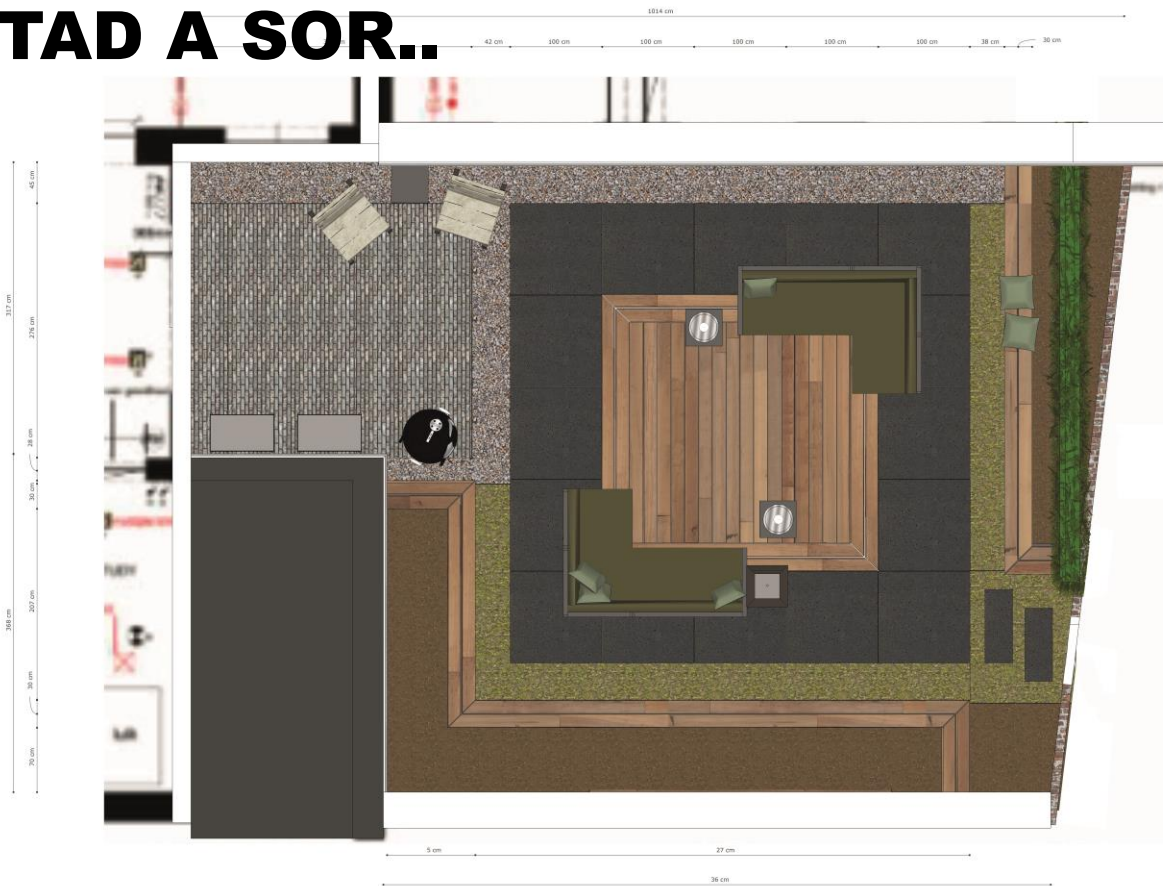

RAJTAD A SOR..