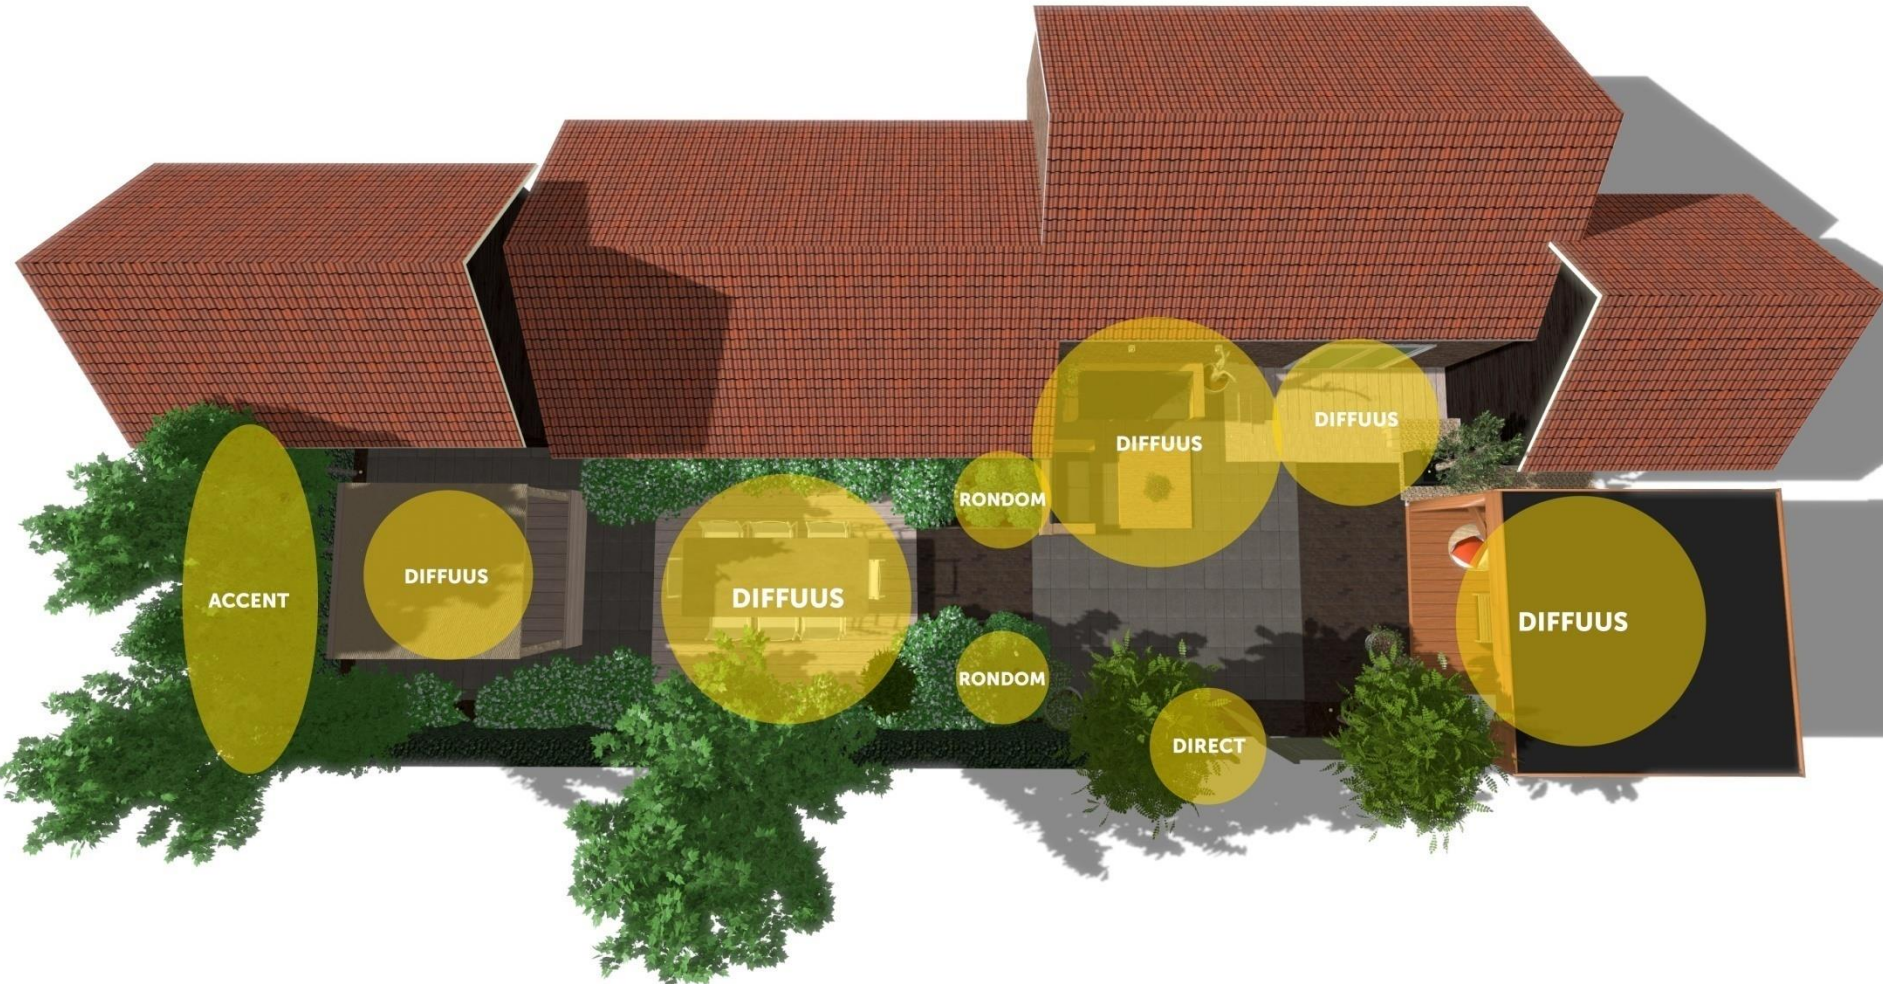

**SZÉTTARTÓ
FÉNYCSÓVA**

ACCENT

DIFFUUS

DIFFUUS

RONDON

DIFFUUS

DIFFUUS

RONDON

DIRECT

DIFFUUS